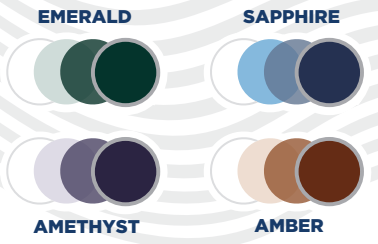

4 NEW Style Colors