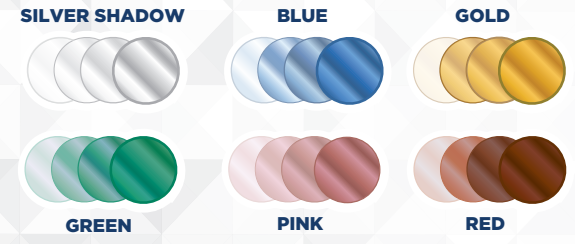

6 NEW Style Mirrors